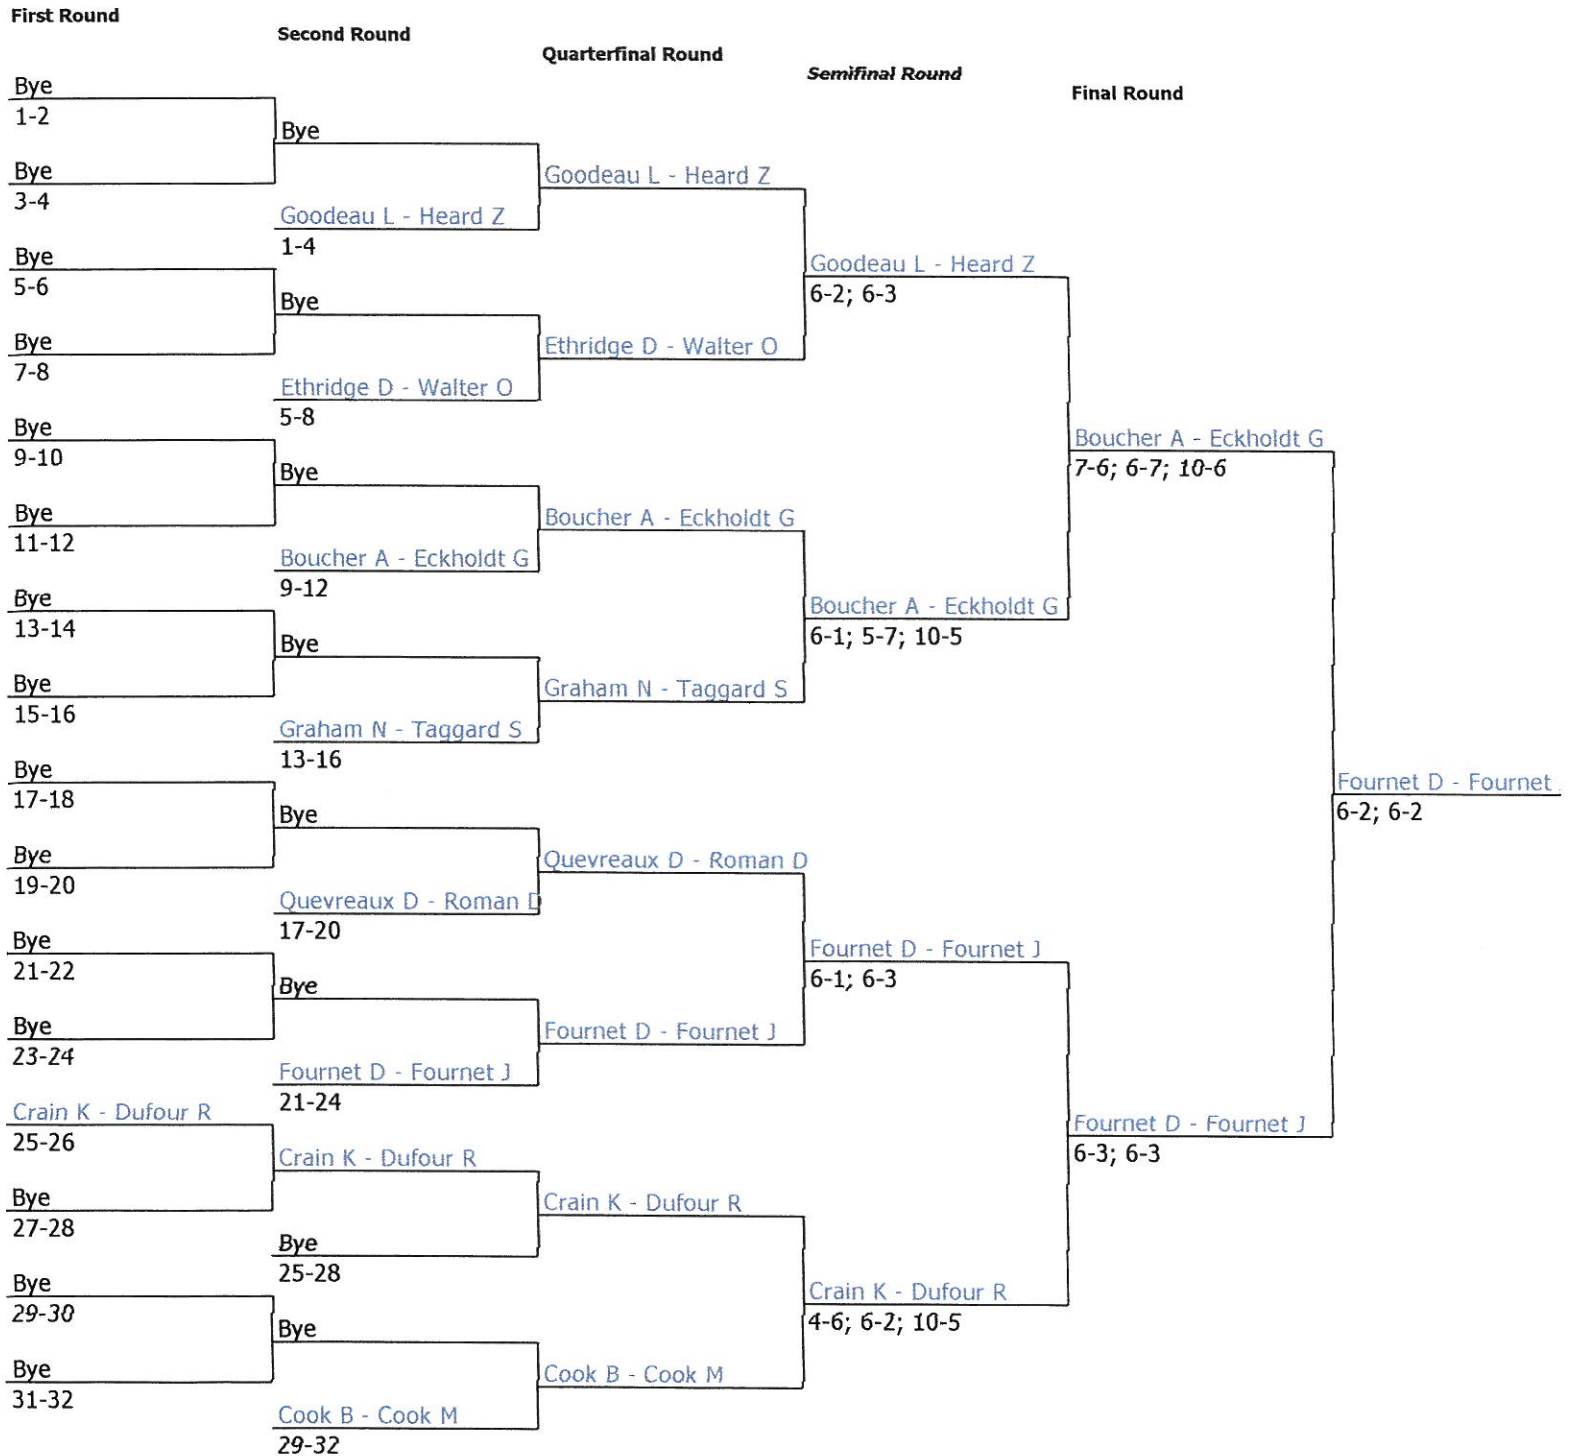

Fostering Angels Charity Tournament

NTRP Combined Mixed 7.5 Doubles Consolation

Referee's Signature