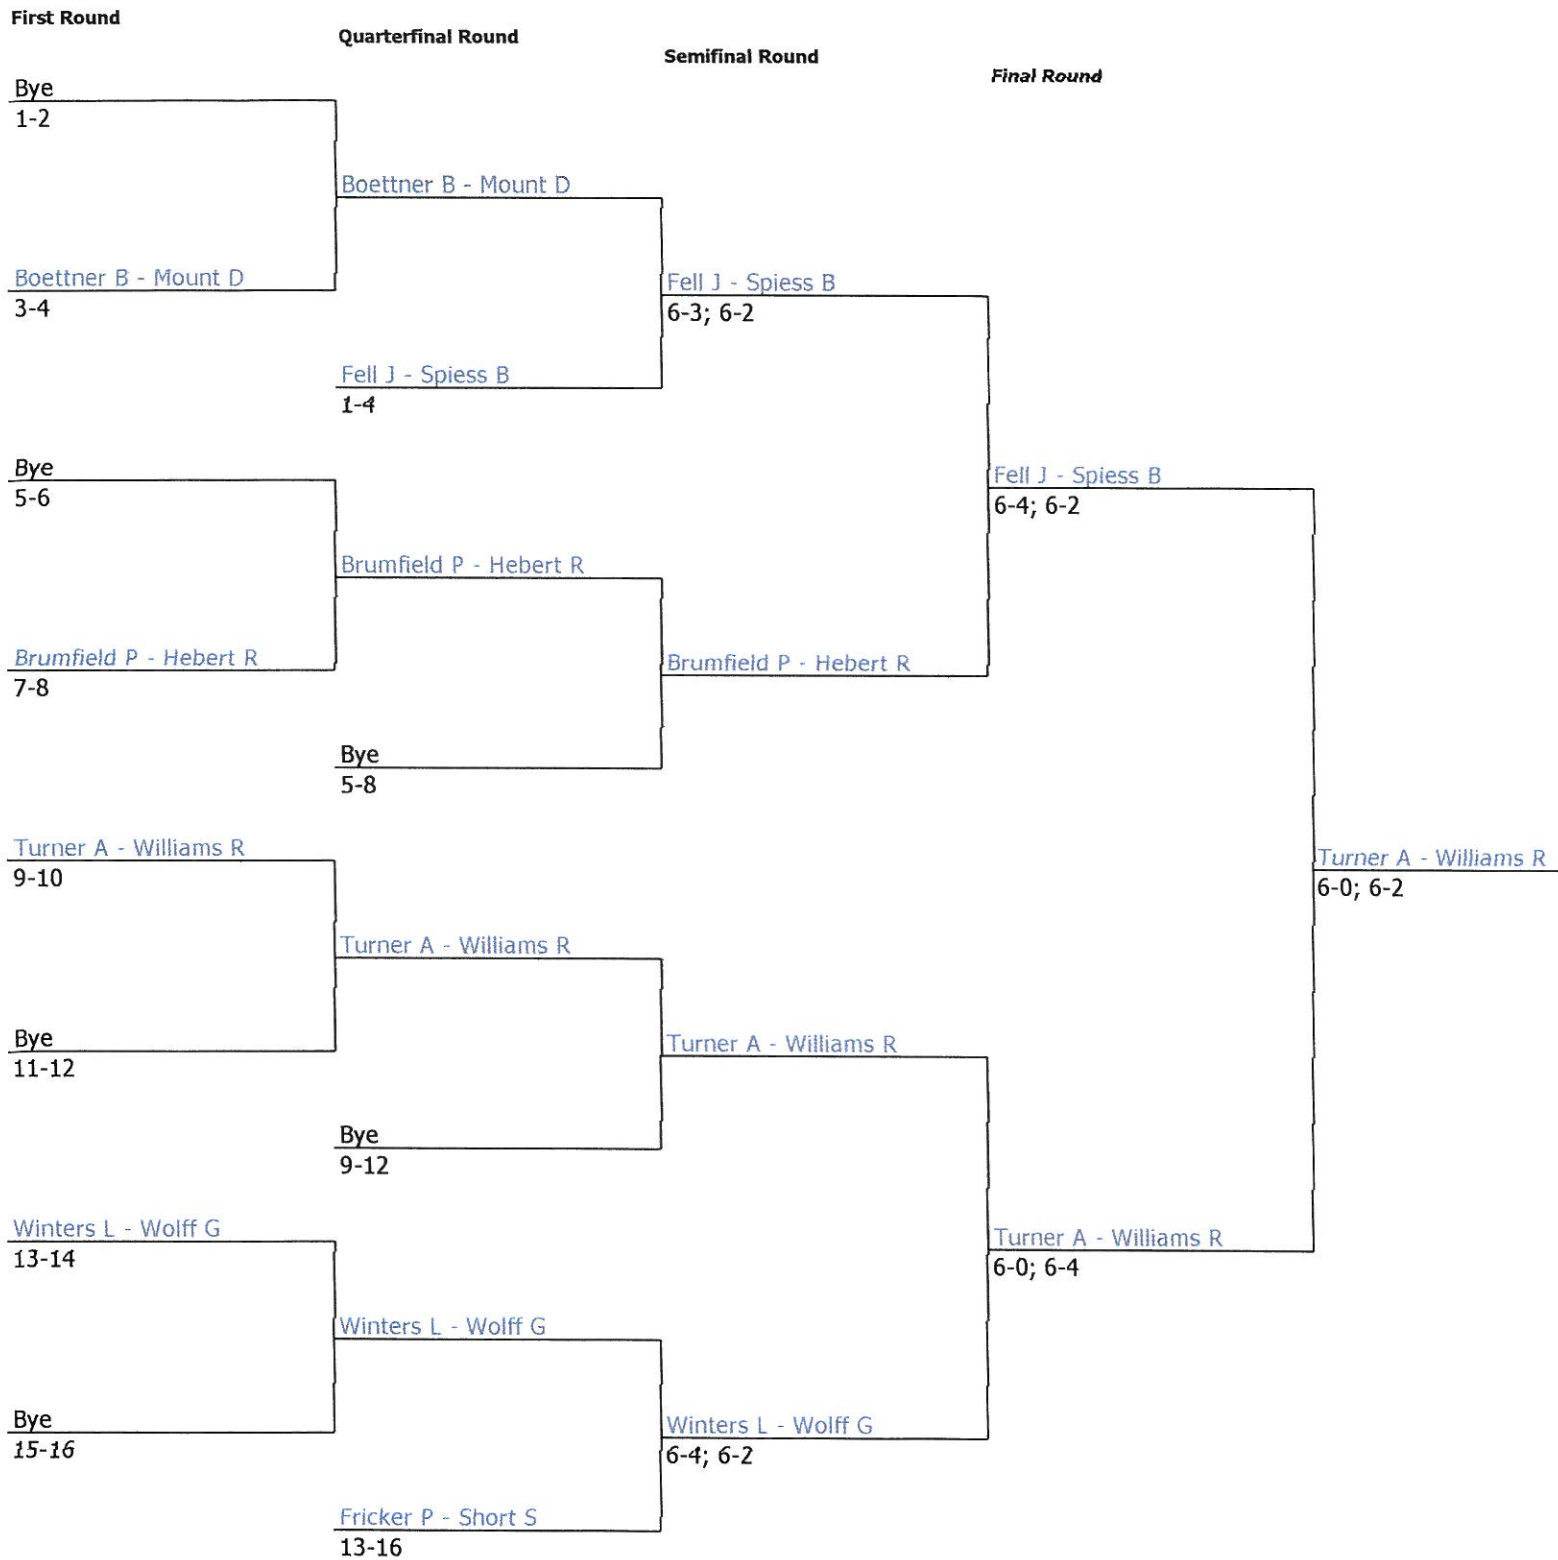

Fostering Angels Charity Tournament

NTRP Combined Mixed 8.5 Doubles Consolation

Referee's Signature