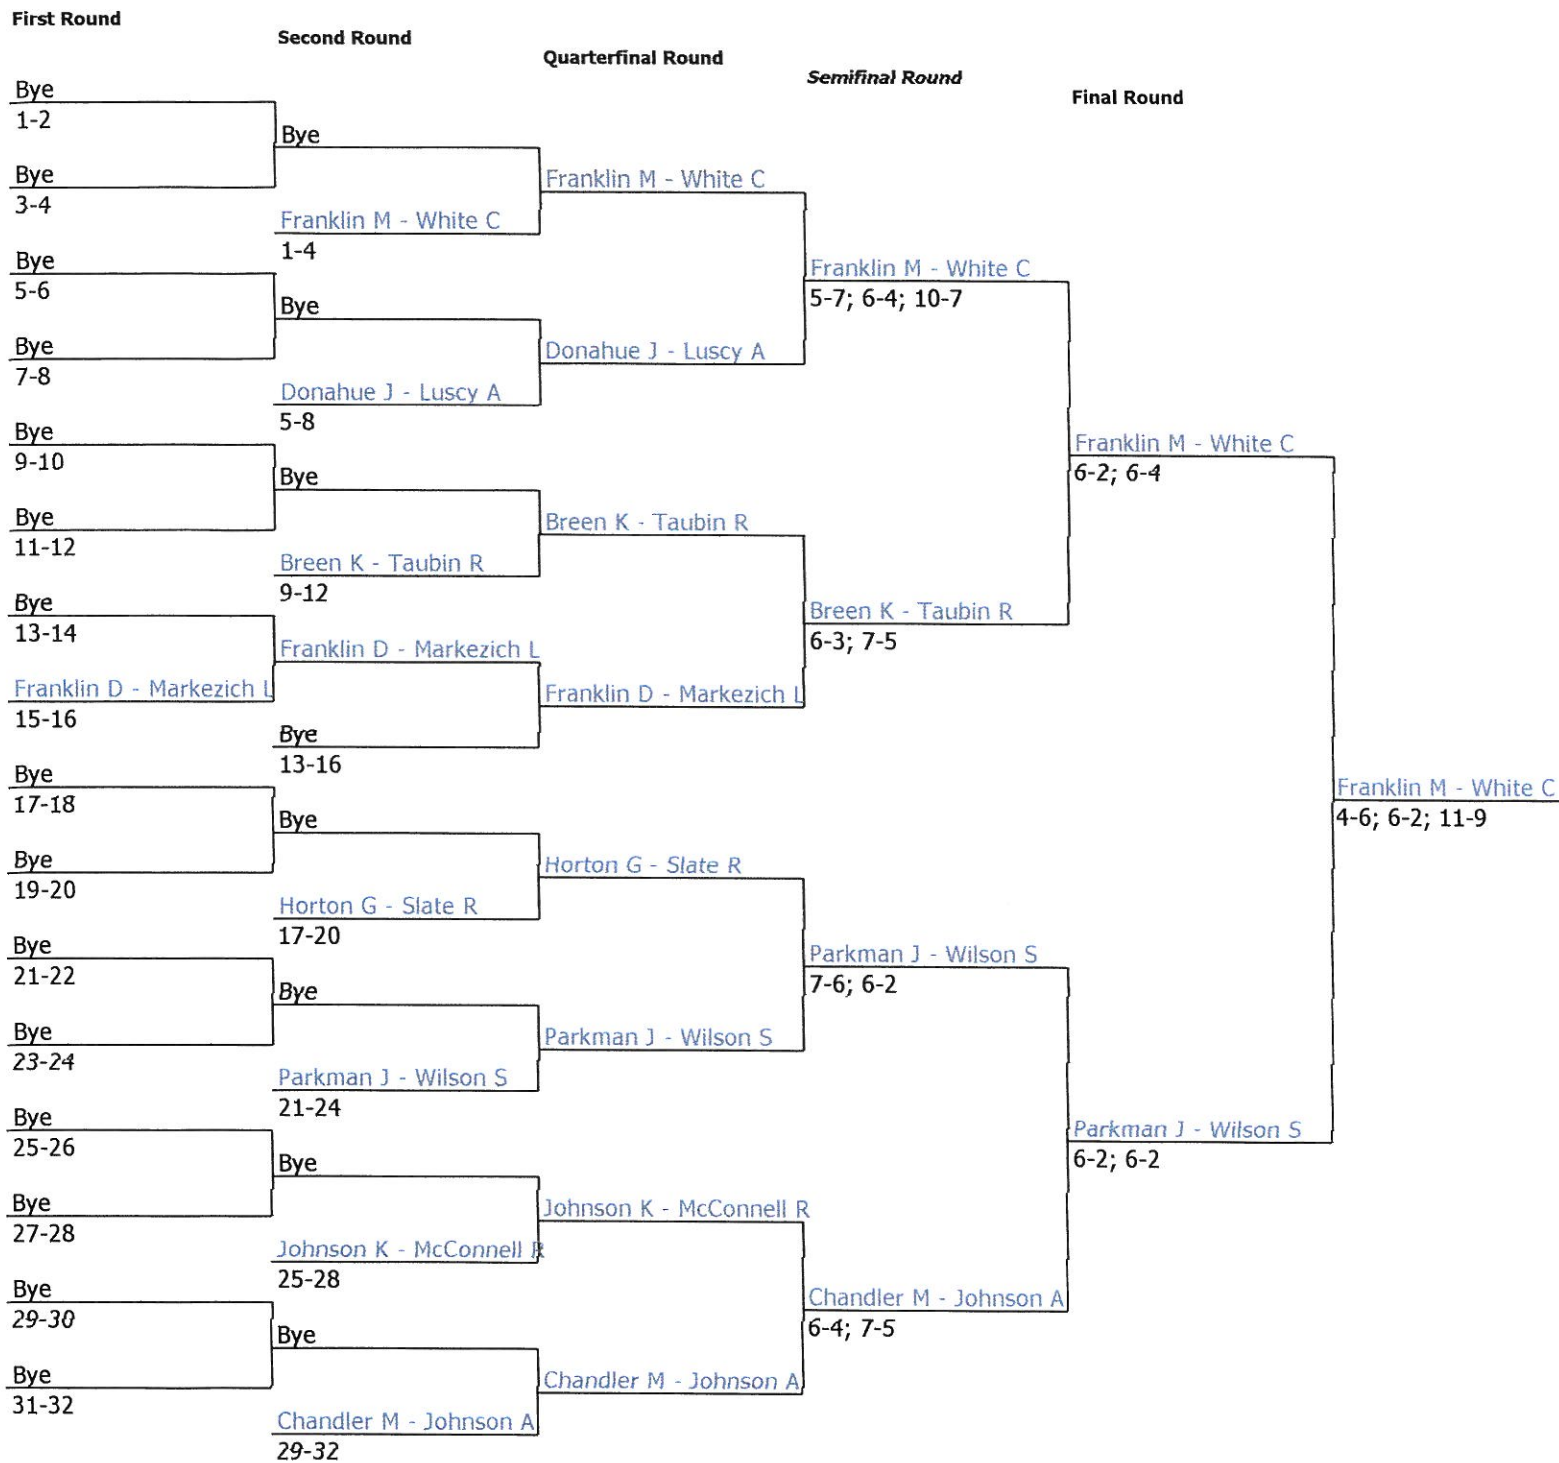

Fostering Angels Charity Tournament

NTRP Combined Mixed 5.5 Doubles Consolation

Referee's Signature