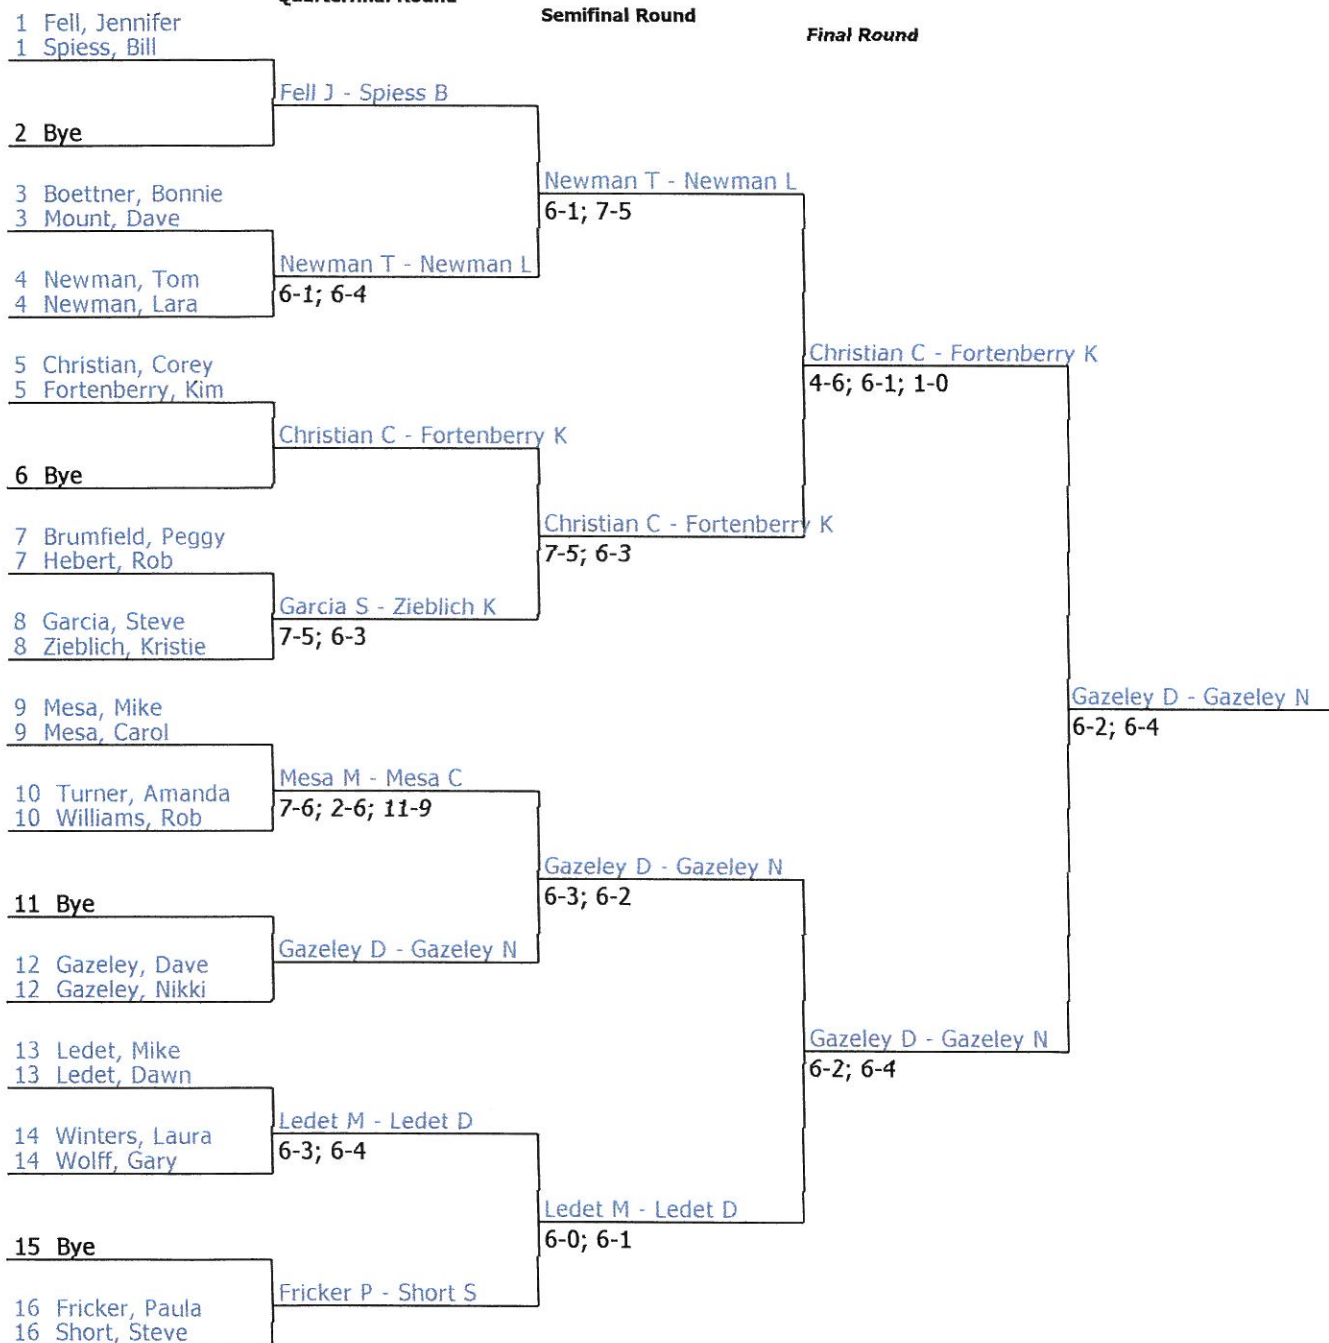

NTRP Combined Mixed 7.5 Doubles Consolation

Referee's Signature

Fostering Angels Charity Tournament

NTRP Combined Mixed 8.5 Doubles

Round of 16

Quarterfinal Round

Semifinal Round

Final Round