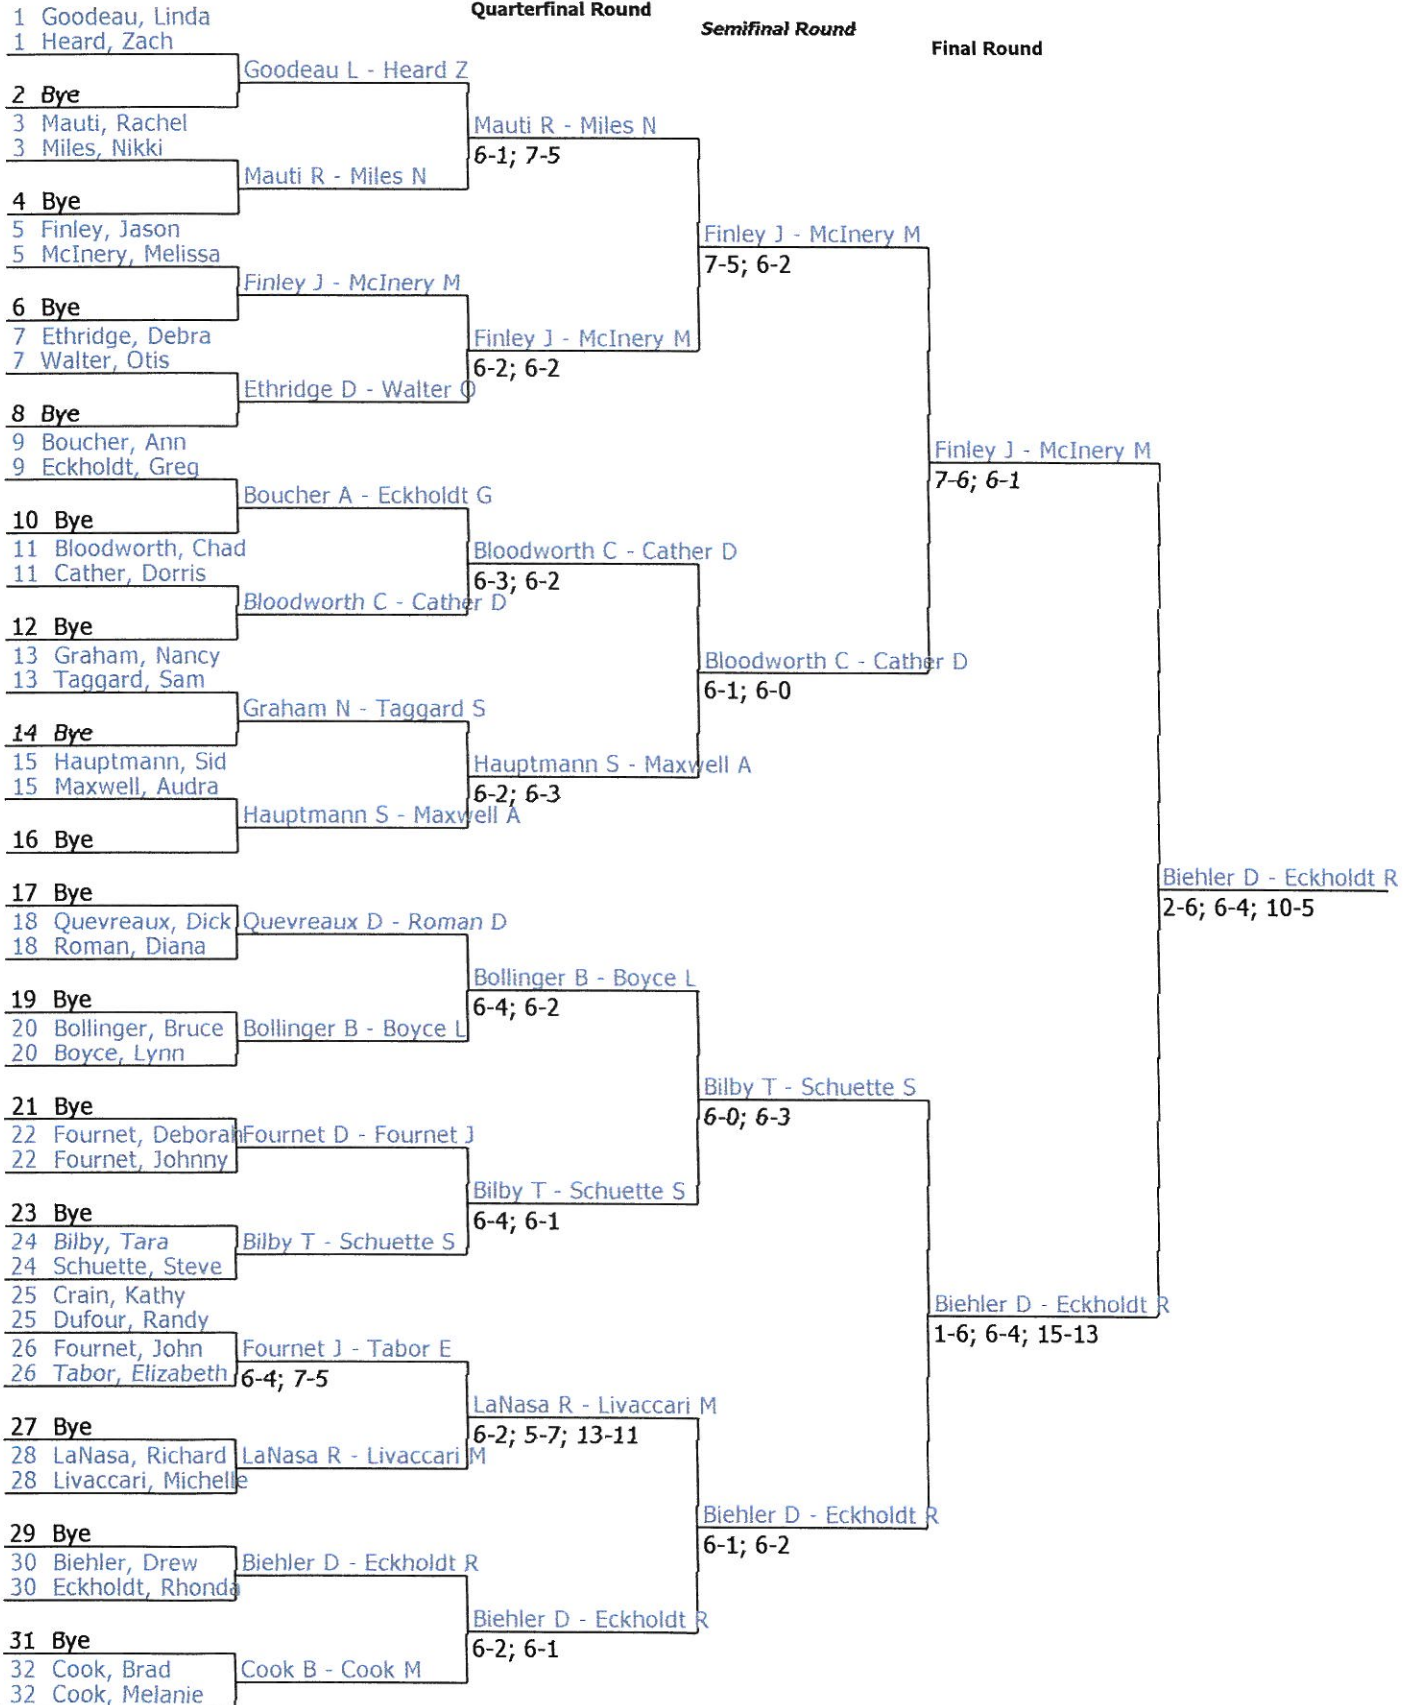

Fostering Angels Charity Tournament

NTRP Combined Mixed 7.5 Doubles

Round of 32

Round of 16

Quarterfinal Round

Semifinal Round

Final Round

Fostering Angels Charity Tournament