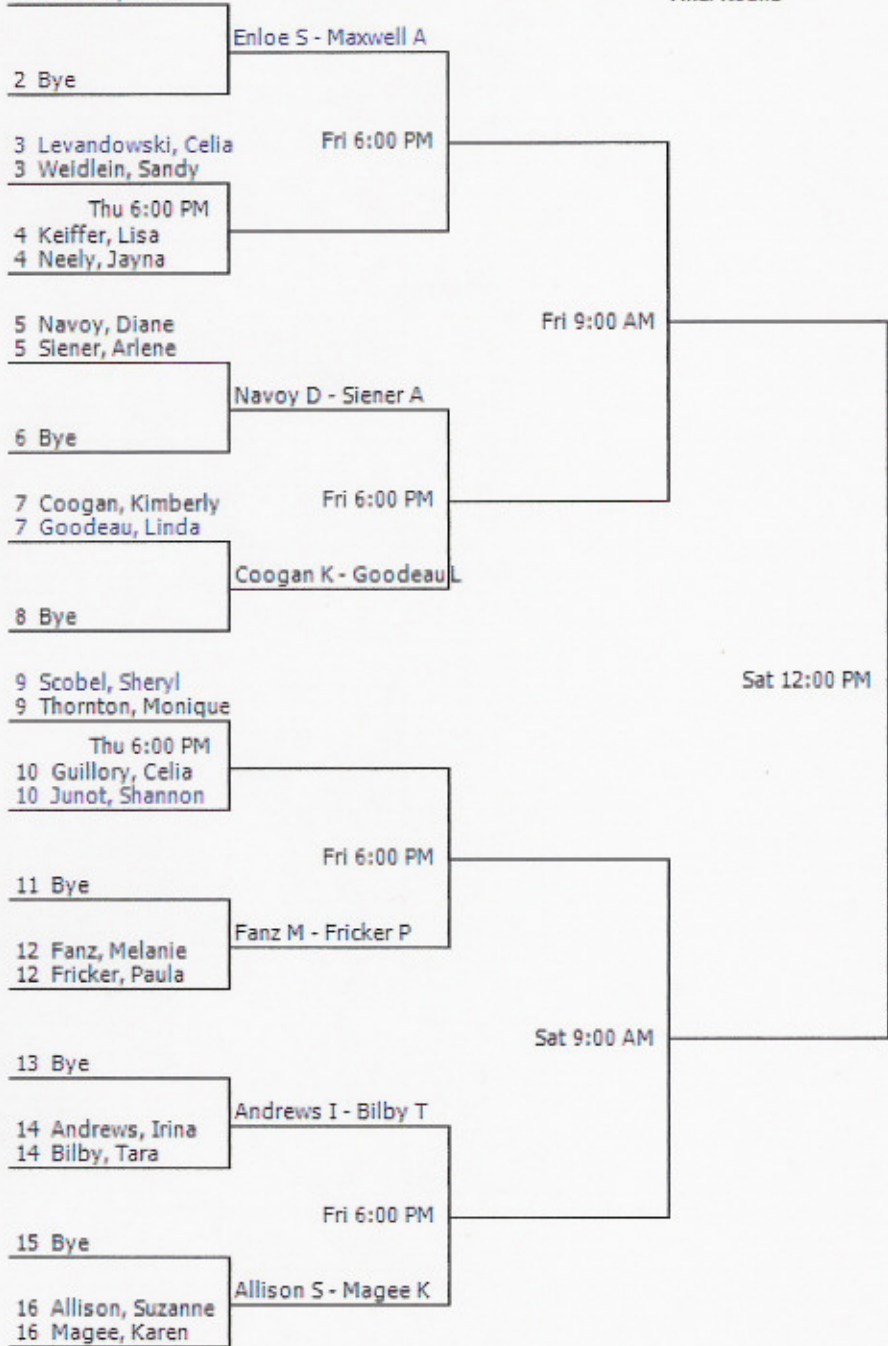

16 Allison, Suzanne
 16 Magee, Karen

Allison S - Magee K

Fri 6:00 PM

Semifinal Round

Fri 9:00 AM

Sat 9:00 AM

Final Round

Sat 12:00 PM